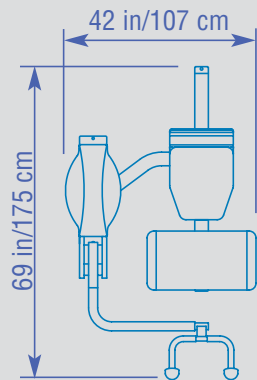

PD-804 Bicep/Tricep

- Unique hand grip design for multiple grip and hand positioning
- Rotating handles allow control and continuous resistance throughout the range of motion
- Counter-balanced movement arm
- Ergonomically designed arm pad for maximum support and comfort
- Dual-linkage gas assist seat adjustment
- 200 lbs. steel weight stack

Ht: 55 in/140 cm
Wt: 575 lb/261 kg