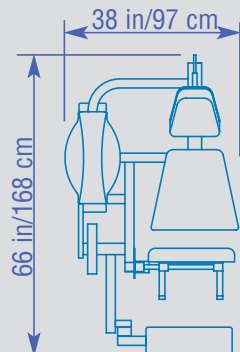

PD-806 Leg Extension/Curl

- Precisely angled/biomechanically correct seat bench reducing unnecessary body and leg movements
- Gas assist back support easily adjusts for proper positioning and knee alignment
- Easy lever-action to engage and disengage thigh hold-down support
- Self-aligning footroll
- 200 lbs. steel weight stack

Ht: 55 in/140 cm
Wt: 590 lb/266 kg