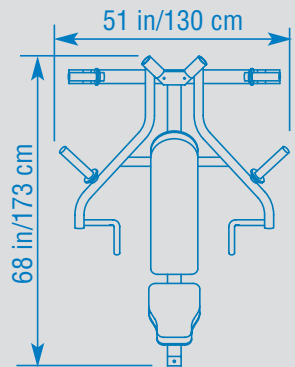

PL-410 Incline Press

- Converging press arm movement
- Independent, unilateral arm action promotes equal and balanced muscles development
- Adjustable gas assist start/end position allows user's limit range of motion and safety
- Gas assist seat height adjustment
- Built-in Olympic weight storage

Ht: 57 in/145 cm
Wt: 175 lb/79 kg