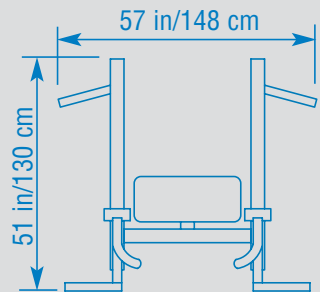

PL-420 Arm Curl

- Dual axis arm movement allows unilateral exercise
- Direct linkage design ensures positive arm action
- Swivel handles pivot to allow a natural wrist movement throughout the range of motion
- Gas assist seat height adjustment
- Built-in Olympic weight storage

Ht: 38 in/97 cm
Wt: 198 lb/90 kg