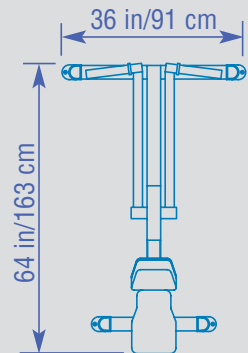

# PL-430 Seated Row

- Dual axis diverging arm movement
- 360° articulating hand grips provide a defined and natural path of motion
- Gas assist chest support adjustment to accommodate various arm lengths
- Independent, unilateral arm movement
- Gas assist seat height adjustment

Ht: 42 in/107 cm  
Wt: 165 lb/75 kg