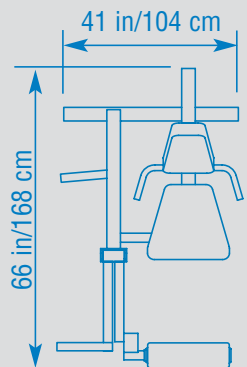

# PL-445 Leg Extension

- Direct-link movement arm design enhances smooth and continuous range of motion
- Adjustable footroll to accommodate different leg lengths and start position
- Gas assist back support adjustment
- Built-in Olympic weight storage

Ht: 39 in/99 cm  
Wt: 178 lb/81 kg