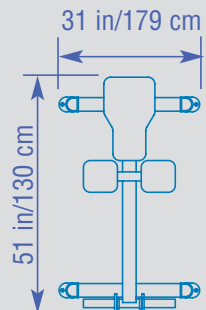

PL-455 Seated Calf

- Knee hold-down pads adjust for various leg length and range of motion
- Pivot arm rest with multiple stainless steel holders for the desired start and end position
- Swivel pivot arm rest easily engage and disengage
- Bench seat moves with the pivot movement arm
- Non-slip diamond footplates

Ht: 42 in/107 cm
Wt: 120 lb/54 kg