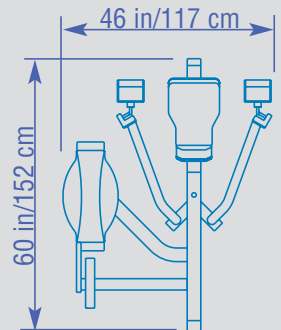

# PS-207 Seated Row

- 360° articulating hand grips provide a defined and natural path of motion
- Diverging press arm movement
- Gas assist chest support adjustment
- Dual-linkage gas assist seat adjustment
- 200 lbs. steel weight stack

Ht: 55 in/140 cm  
Wt: 590 lb/266 kg