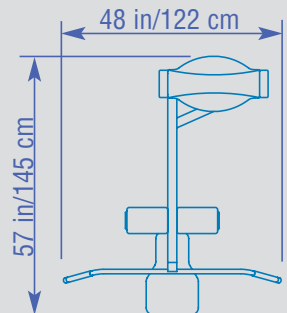

PS-210 Lat Pulldown

- Adjustable thigh hold-down pads provide stability and firm support during workouts
- Swivel lat bar attachment with locking spring hook provides reliable and safe performance
- Kevlar belt transport system throughout allows smooth and efficient performance
- 3-position belt adjustment device
- 200 lbs. steel weight stack

Ht: 92 in/237 cm
Wt: 550 lb/250 kg