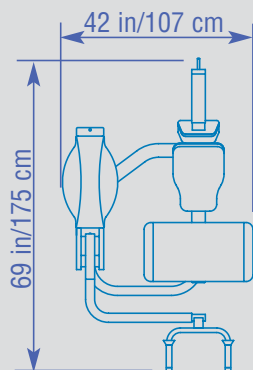

PS-211 Triceps Extension

Shown with Lexan see-through protective weight shields

- Single point arm movement with rotating hand grips provide smooth and uninterrupted downward motion
- Gas assist angled back pad adjustment to ensure torso stability
- Dual-linkage gas assist seat adjustment
- 150 lbs. steel weight stack

Ht: 55 in/140 cm
Wt: 575 lb/261 kg