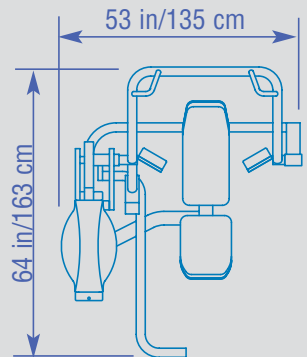

PS-214 Pullover

- Free-form rubber handles allow ease of use and unrestricted hand grip positions
- Counter-balanced at 0 lb. at starting position
- Dual-linkage gas assist seat adjustment
- Pre-stretch foot lever for start and end position
- 150 lbs. steel weight stack

Ht: 55 in/140 cm
Wt: 590 lb/266 kg