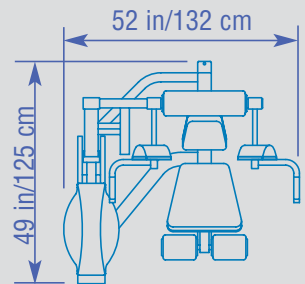

# PS-220 Abdominal Crunch

- Innovative arm crunch design on a single point of rotation applies resistance through the abdominals while stabilizing the torso
- Adjustable stabilizing handles
- Dual-linkage gas assist seat adjustment with built-in footrests
- 200 lbs. steel weight stack

Ht: 55 in/140 cm  
Wt: 590 lb/266 kg