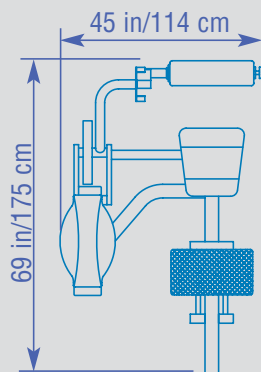

PS-221 Back Extension

- Counter-balanced resistance arm movement with multiple start positions
- Adjustable back roll provides proper back support and alignment
- Linear bearing footplate easily adjusts to accommodate various leg lengths
- 200 lbs. steel weight stack

Ht: 55 in/140 cm
Wt: 590 lb/266 kg