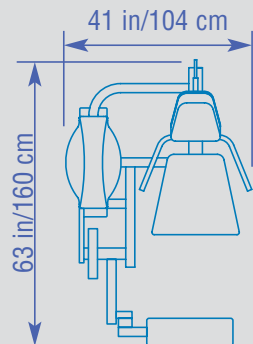

# PS-231 Leg Extension

- Resistance arm with pull-pin release for multiple start positions adjustment, and easy in and out
- Gas assist back support easily adjusts for proper positioning and knee alignment
- Oversize self adjusting footroll to accommodate different leg lengths
- 200 lbs. steel weight stack

Ht: 55 in/140 cm  
Wt: 575 lb/261 kg