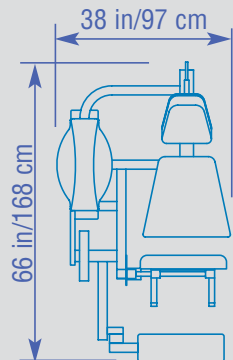

PS-232 Leg Curl

- Precisely angled seat ensures biomechanical correct seated position
- Adjustable thigh hold-down mechanism
- Gas assist back support easily adjusts for proper positioning and knee alignment
- Self aligning counter-balanced footroll
- 200 lbs. steel weight stack

Ht: 55 in/140 cm
Wt: 575 lb/261 kg