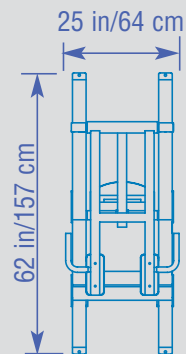

PS-238 Standing Calf

- Direct linkage pivot arms ensure a true and balanced lifting motion
- Adjustable start position to accommodate individual height and range of motion
- Double padded contoured shoulder support for maximum comfort
- Non-slip, two-level foot platforms for proper body alignment
- 400 lbs. steel weight stack

Ht: 79 in/201 cm
Wt: 550 lb/277 kg