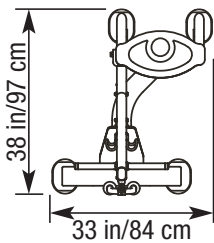

www.tuffstufffitness.com

CG-9506 BICEP/TRICEP

- Unique compact design allows traditional standing tricep and bicep exercises.
- Deluxe dual tricep rope handle.
- Fixed low pulley station with rotating narrow bar provides greater user comfort and variety.
- Heavy duty 2" x 4" 11-gauge oval steel frames combined with 2" x 3" 11-gauge rectangular tubing.
- 4-1/2" and 3-1/2" diameter fiberglass reinforced nylon pulleys with sealed bearings enclosed in protective steel covers.
- Electrostatically applied powder coat finish baked at 400°F.
- 3/16" USA-Made/Certified EXERFLEX PRO® high performance fitness cable.
- Magnetically secured selector pins and steel weight stacks are easily accessible.
- 3/4" precision ground, hard chrome finish, solid steel guide rods.
- Steel weight stack enclosures with decorative built-in storage compartment cover.
- Protective rubber stabilizer feet with anchoring holes.
- Custom two tone finish (standard):
 - (1) Platinum Sparkle – main frame
 - (2) Charcoal Texture – accent

Height: 80 in/203 cm Weight: 440 lb/200 kg
200 lbs. steel weight stack

CUSTOMIZATION

Finish, upholstery and embroidered wear covers (personalized brand logo) are also available to further enhance your company name. Also available is our factory assembly of the CalGym equipment – call for pricing & availability from your sales representative.