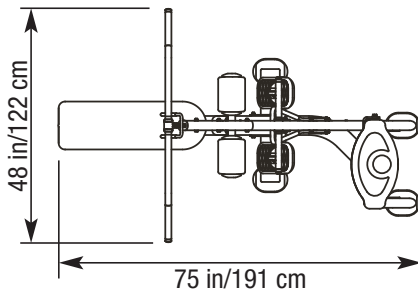

www.tuffstufffitness.com

CG-9504 LAT/MID-ROW

- Dual function lat and mid-row exercises.
- Adjustable thigh hold down pads provide stability and firm support during workouts.
- Oversized bench allows seated row exercises.
- Durable rubber coated foot rests provide secure brace positioning.
- Heavy duty 2" x 4" 11-gauge oval steel frames combined with 2" 11-gauge round tubing accents.
- 4-1/2" and 3-1/2" diameter fiberglass reinforced nylon pulleys with sealed bearings enclosed in protective steel covers.
- High density EMR Urethane foam padding with double-stitched upholstery (black) secured to 3/4" plywood backing.
- Electrostatically applied powder coat finish baked at 400°F.
- 3/16" USA-Made/Certified EXERFLEX PRO® high performance fitness cable.
- Magnetically secured selector pins and steel weight stacks are easily accessible from seated position.
- 3/4" precision ground, hard chrome finish, solid steel guide rods.
- Steel weight stack enclosures with decorative built-in storage compartment cover.
- Protective rubber stabilizer feet with anchoring holes.
- Custom two tone finish (standard):
(1) Platinum Sparkle – main frame
(2) Charcoal Texture – accent

Height: 88 in/224 cm Weight: 550 lb/249 kg
200 lbs. steel weight stack

CUSTOMIZATION

Finish, upholstery and embroidered wear covers (personalized brand logo) are also available to further enhance your company name. Also available is our factory assembly of the CalGym equipment – call for pricing & availability from your sales representative.